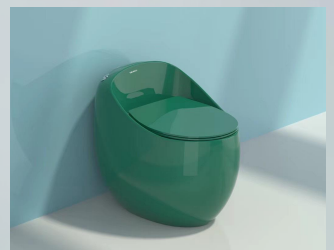

Under Trap Glaze Coating

**VN 9002 WHITE**

FLUSH: syphonic  
size: 300mm  
Pearl white  
S-TRAP  
M.R.P ₹20,960/-

**3L**  
WATER  
SAVING

**VN 9002 BLACK**

FLUSH: SYPHONIC | S-TRAP  
SIZE: 300MM | M.R.P ₹26,960/-

**VN 9002 BLUE**

FLUSH: SYPHONIC | S-TRAP  
SIZE: 300MM | M.R.P ₹26,960/-

**VN 9002 GREY**

FLUSH: SYPHONIC | S-TRAP  
SIZE: 300MM | M.R.P ₹26,960/-

**VN 9002 GREEN**

FLUSH: SYPHONIC | S-TRAP  
SIZE: 300MM | M.R.P ₹26,960/-